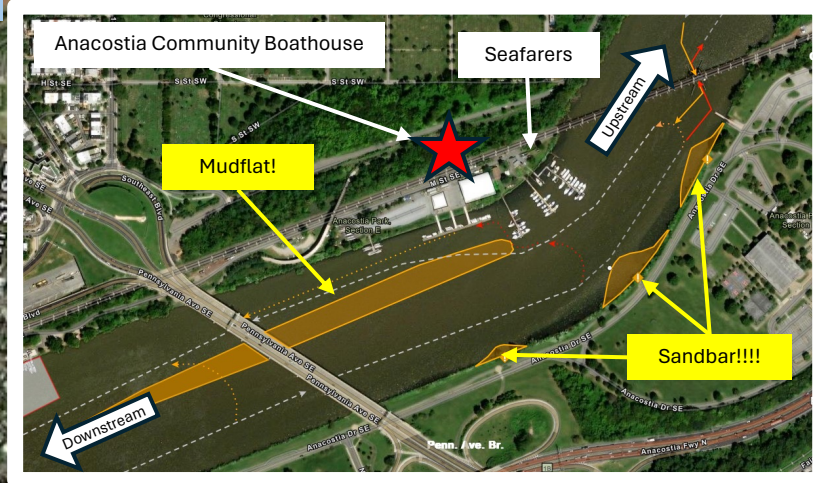

# ACBA Downstream Traffic Pattern

(Courtesy of CRC Safety)

**DO NOT LAUNCH IF:**

- There is lightning within 10 miles
- There are white caps (too windy and rough to row)
- You can't see the Pennsylvania Ave Bridge
- The Heat Index is 105 degrees Fahrenheit or greater
- There is a SEVERE THUNDERSTORM WARNING in effect
- There is a TORNADO WARNING in effect

- CRC Safety Manual 2024, Page 6

**LEGEND**

Emergency Info
Place Info
Distances to BH

Open interactive map  
For more details!